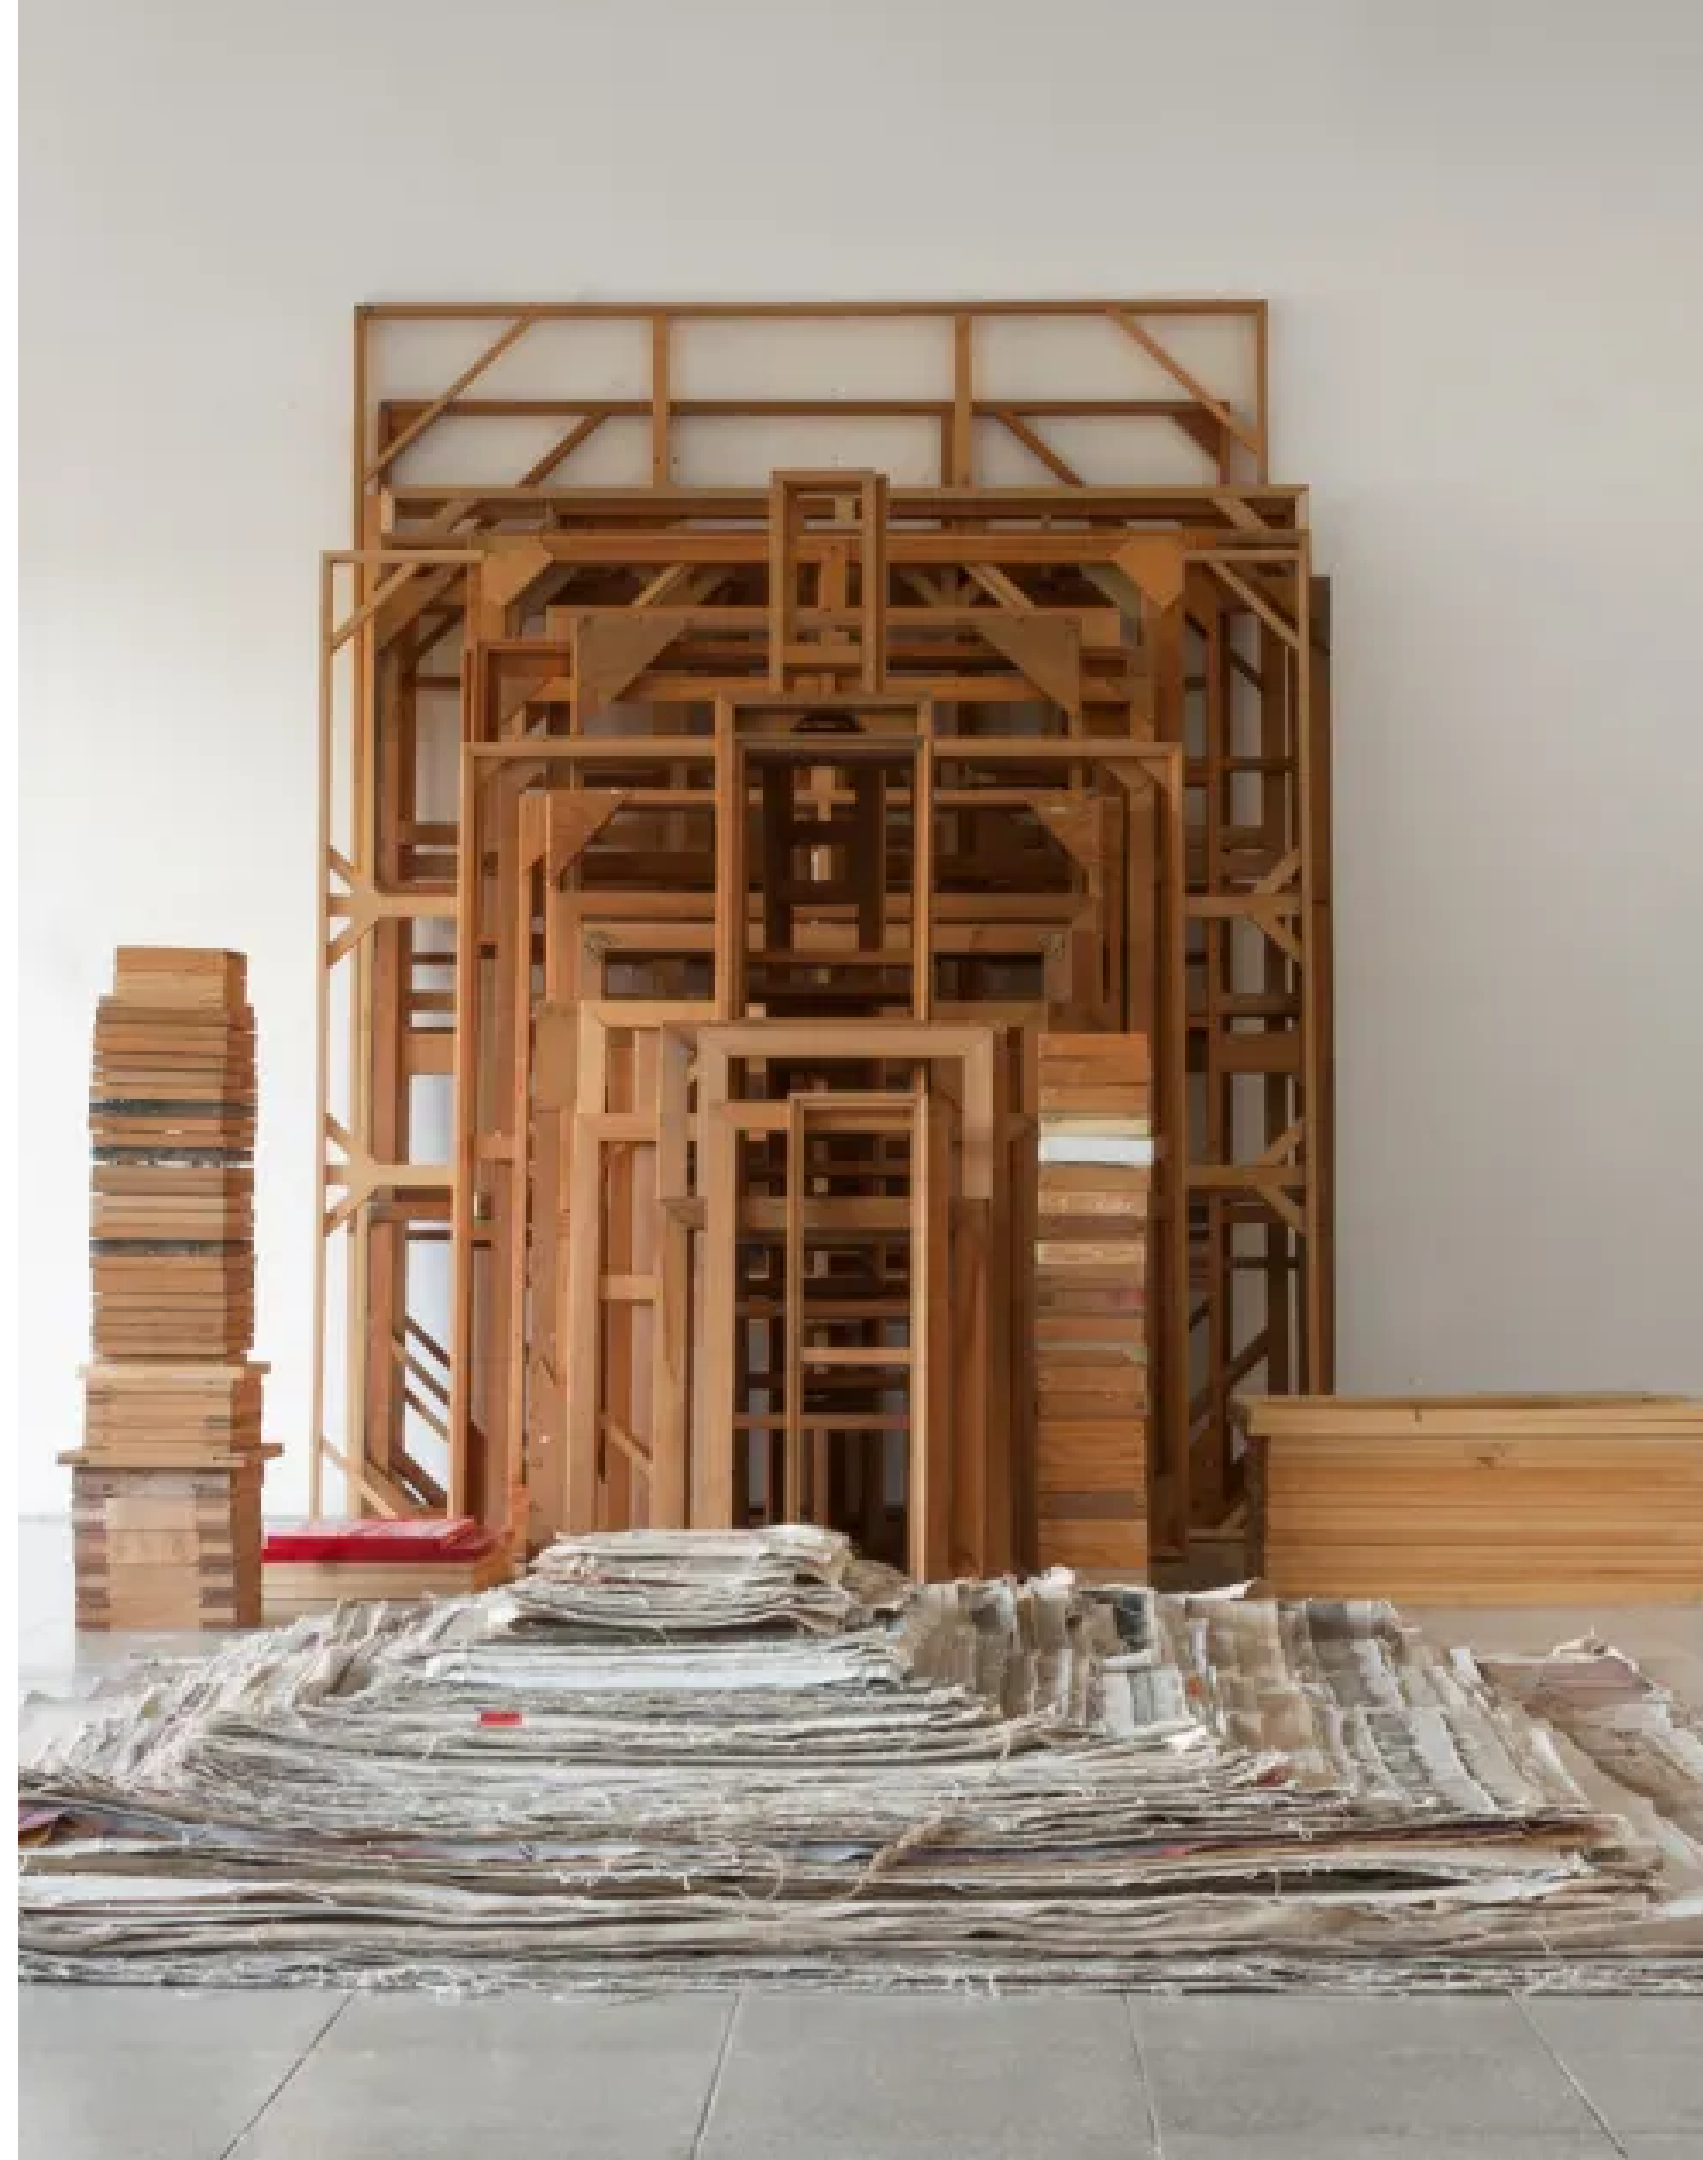

Apoyos de fomento

**Proyecta
traslados**

**Fundación Botín
apoyo privado**

The image features the Mexican national flag waving against a blue sky with light clouds. The flag consists of three vertical stripes: green on the left, white in the center, and red on the right. In the center of the white stripe is the national coat of arms, which depicts an eagle perched on a cactus, holding a snake in its talons. The text "Impacto Social" is written across the flag in a white, elegant cursive font. The entire scene is framed by a thin red border with decorative, rounded corners.